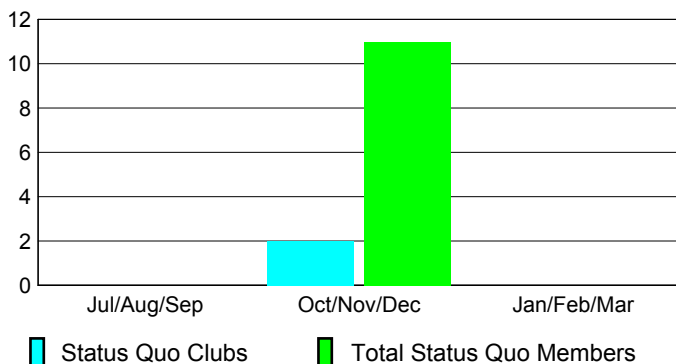

Club Results 2012-2013

Goal, New, Dropped, Gain/Loss

Comparison of Club Gain/Loss

Current Year Compared to the Previous Year

YTD Status Quo Clubs 2012-2013

Status Quo Clubs Compared to Status Quo Members

MEMBERSHIP

Membership Results
2012-2013

Membership
2011-2012

Month	Net Memb Goal	Actual New Memb	Actual Dropped Memb	Gain/Loss of Memb	Gain/Loss of Memb
Jul/Aug/Sep	0	67	-68	-1	-1
Oct/Nov/Dec	0	78	-114	-36	-19
Jan/Feb/Mar	0				45
Totals	0	145	-182	-37	25