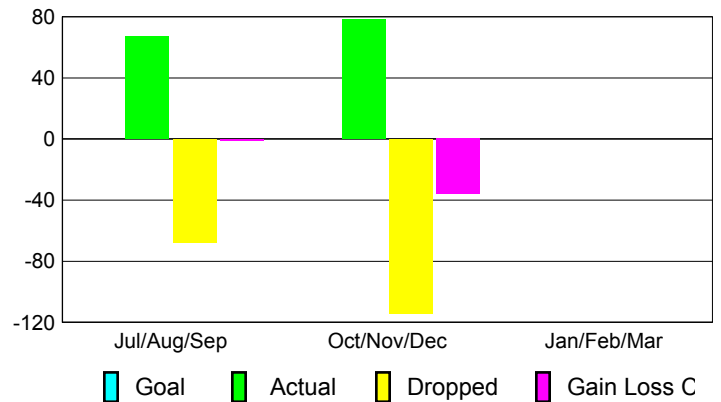

Membership Results 2012-2013

Goal, New, Dropped, Gain/Loss

Comparison of Membership Gain/Loss

Current Year Compared to the Previous Year