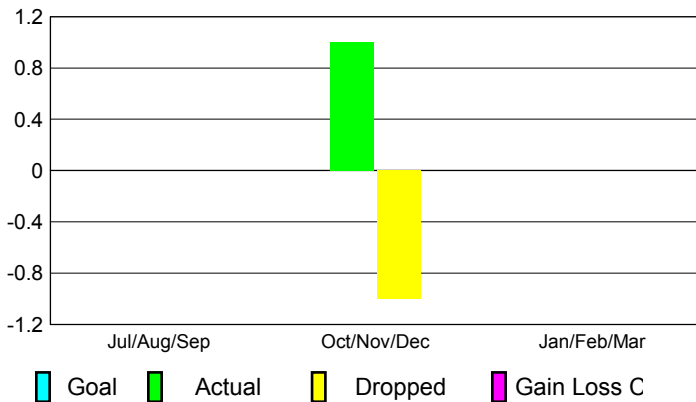

2012-2013 GMT Reports for District (or Undistricted) **District 35 O**

GMT: CARL HARRELL

Location: FLORIDA

GMT CA: 1

CLUBS

Club Results
2012-2013

Clubs
2011-2012

Month	New Club Goal	Actual New Clubs	Actual Dropped Clubs	Gain/Loss of Clubs	Gain/Loss of Clubs
Jul/Aug/Sep	0	0	0	0	0
Oct/Nov/Dec	0	1	-1	0	0
Jan/Feb/Mar	0				0
Totals	0	1	-1	0	0

Club Results 2012-2013

Goal, New, Dropped, Gain/Loss

Comparison of Club Gain/Loss

Current Year Compared to the Previous Year

YTD Status Quo Clubs 2012-2013

Status Quo Clubs Compared to Status Quo Members

MEMBERSHIP