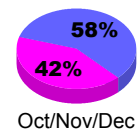

Membership Results
2012-2013

Membership
2011-2012

Month	Net Memb Goal	Actual New Memb	Actual Dropped Memb	Gain/Loss of Memb	Gain/Loss of Memb
Jul/Aug/Sep	0	67	-68	-1	-1
Oct/Nov/Dec	0	78	-114	-36	-19
Jan/Feb/Mar	0				45
Totals	0	145	-182	-37	25

Membership Results 2012-2013

Goal, New, Dropped, Gain/Loss

Comparison of Membership Gain/Loss

Current Year Compared to the Previous Year

Gender Comparison 2012-2013

Jan/Feb/Mar

Male

Female