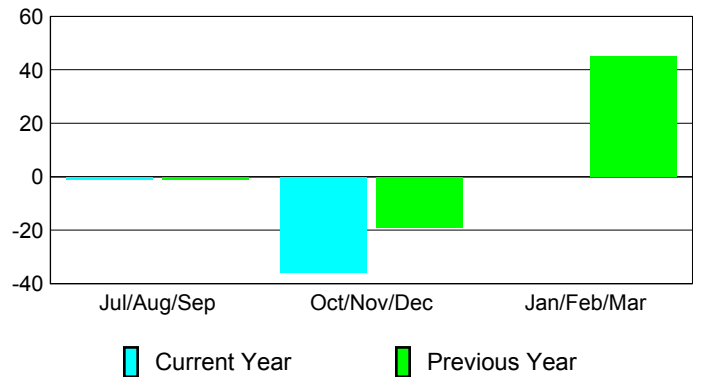

Membership Results
2012-2013

Membership
2011-2012

Month	Net Memb Goal	Actual New Memb	Actual Dropped Memb	Gain/Loss of Memb	Gain/Loss of Memb
Jul/Aug/Sep	0	67	-68	-1	-1
Oct/Nov/Dec	0	78	-114	-36	-19
Jan/Feb/Mar	0				45
Totals	0	145	-182	-37	25

Membership Results 2012-2013

Goal, New, Dropped, Gain/Loss

Comparison of Membership Gain/Loss

Current Year Compared to the Previous Year

Gender Comparison 2012-2013

Jan/Feb/Mar

Male

Female